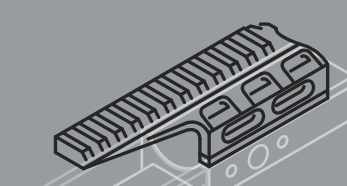

Whiskey-3

Chassis & Accessories

3.8/4.1 lb
Whiskey-3 Chassis
fixed/folding stock

0.7oz \$29
Large Grip Panel Set

5oz \$48
X-Ray Forend

14.4oz \$122
Spigot Mount

4oz \$199
Integrated Night Vision Rail

3.3oz \$176
NV Mount Cap Kit

1.7oz \$39
Ambi Sling Mount

0.5oz \$29
Flush Mount QD Plate

0.2/0.7oz \$6/29
MOE L2 Poly/Alum

0.3oz \$36
Sling Loop QD Mount

2oz \$29
Overmolded Cheekpiece

coming 2017
Angled Bag Rider

1.9oz \$78
Triggerguard Aluminum