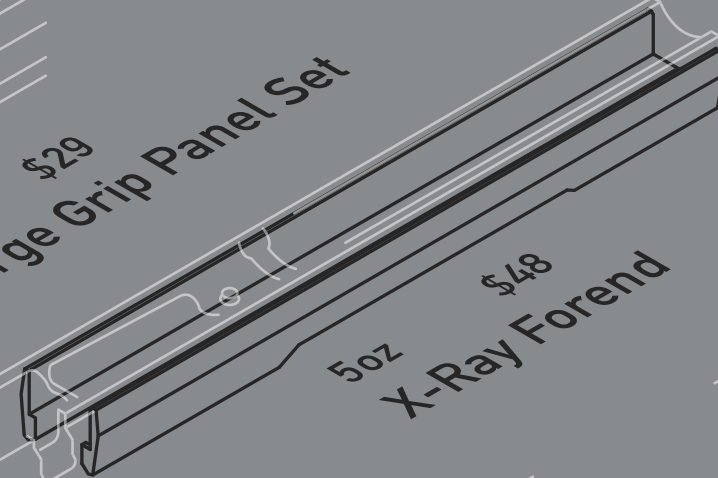

Whiskey-3

Chassis & Accessories

3.8/4.1 lb
Whiskey-3 Chassis
fixed/folding stock

0.7oz \$29
Large Grip Panel Set

5oz \$48
X-Ray Forend

14.4oz \$122
Spigot Mount

4oz \$199
Integrated Night Vision Rail

3.3oz \$176
NV Mount Cap Kit

1.7oz \$39
Ambi Sling Mount

0.5oz \$29
Flush Mount QD Plate

0.2/0.7oz \$6/29
MOE L2 Poly/Alum

0.3oz \$36
Sling Loop QD Mount

2oz \$29
Overmolded Cheekpiece

coming 2017
Angled Bag Rider

1.9oz \$78
Triggerguard Aluminum