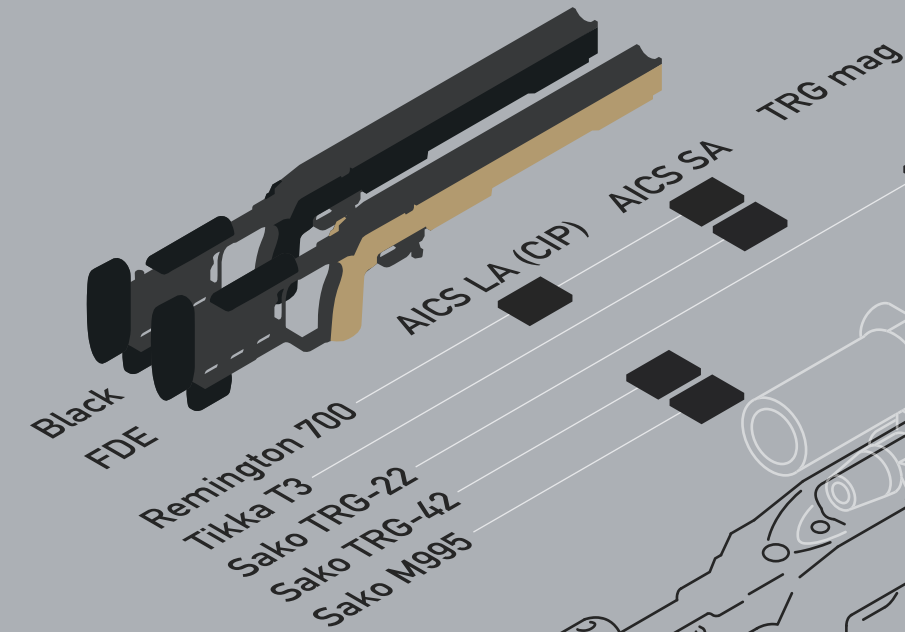

Whiskey-3

Chassis & Accessories

3.8/4.1 lb
Whiskey-3 Chassis
fixed/folding stock

0.7oz \$29
Large Grip Panel Set

5oz \$48
X-Ray Forend

14.4oz \$122
Spigot Mount

4oz \$199
Integrated Night Vision Rail

3.3oz \$176
NV Mount Cap Kit

1.7oz \$39
Ambi Sling Mount

0.5oz \$29
Flush Mount QD Plate

0.2/0.7oz \$6/29
MOE L2 Poly/Alum

0.3oz \$36
Sling Loop QD Mount

2oz \$29
Overmolded Cheekpiece

coming 2017
Angled Bag Rider

1.9oz \$78
Triggerguard Aluminum

0.6oz \$36
Barrier Stop

2.4oz \$74
Tripod Mount

0.3oz \$27
Mag Release Button Aluminum

0.3/1oz \$7/32
MOE L3 Poly/Alum

coming 2017
Long Bag Rider