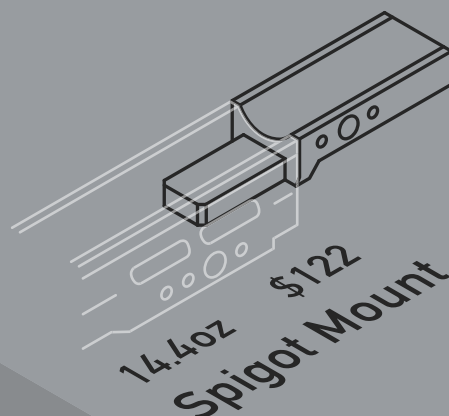

Whiskey-3

Chassis & Accessories

3.8/4.1 lb
Whiskey-3 Chassis
fixed/folding stock

0.7oz \$29
Large Grip Panel Set

5oz \$48
X-Ray Forend

14.4oz \$122
Spigot Mount

4oz \$199
Integrated Night Vision Rail

3.3oz \$176
NV Mount Cap Kit

1.7oz \$39
Ambi Sling Mount

0.5oz \$29
Flush Mount QD Plate

0.2/0.7oz \$6/29
MOE L2 Poly/Alum

0.3oz \$36
Sling Loop QD Mount

2oz \$29
Overmolded Cheekpiece

coming 2017
Angled Bag Rider

1.9oz \$78
Triggerguard Aluminum

0.6oz \$36
Barrier Stop

2.4oz \$74
Tripod Mount

0.3oz \$27
Mag Release Button Aluminum

0.3/1oz \$7/32
MOE L3 Poly/Alum

coming 2017
Long Bag Rider