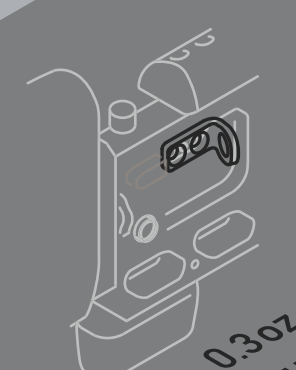

Whiskey-3

Chassis & Accessories

3.8/4.1 lb
Whiskey-3 Chassis
fixed/folding stock

0.7oz \$29
Large Grip Panel Set

5oz \$48
X-Ray Forend

14.4oz \$122
Spigot Mount

4oz \$199
Integrated Night Vision Rail

3.3oz \$176
NV Mount Cap Kit

1.7oz \$39
Ambi Sling Mount

0.5oz \$29
Flush Mount QD Plate

0.2/0.7oz \$6/29
MOE L2 Poly/Alum

0.3oz \$36
Sling Loop QD Mount

2oz \$29
Overmolded Cheekpiece

coming 2017
Angled Bag Rider

1.9oz \$78
Triggerguard Aluminum