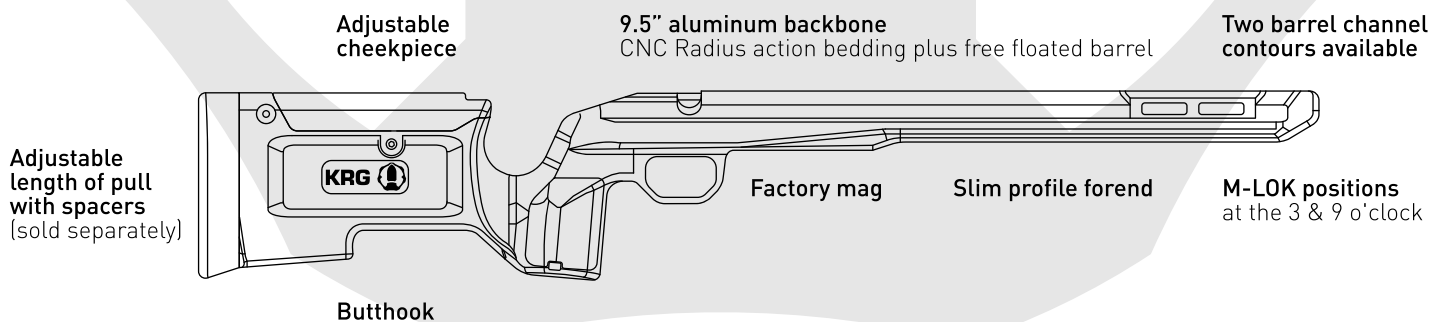

ECHO CHASSIS for TIKKA T3/T3x

NEW
from
KRG

**MADE IN
USA**

You asked and we listened – KRG proudly introduces the Echo, our first chassis specifically developed to be compatible with Tikka T3 in both short and long action chamberings. The Echo maintains the superior ergonomics of our popular Bravo chassis in a streamlined, carbon-fiber reinforced polymer unibody. The refined design is lightweight, has fewer parts, and accommodates both short and long action cartridges, making it ideal for long range hunting and general-purpose use. So, whether you're looking to bring our exceptional ergonomics to your factory Tikka, or you just want a solid platform on your next hunt, the KRG Echo chassis will deliver the superior performance you've come to expect from KRG.