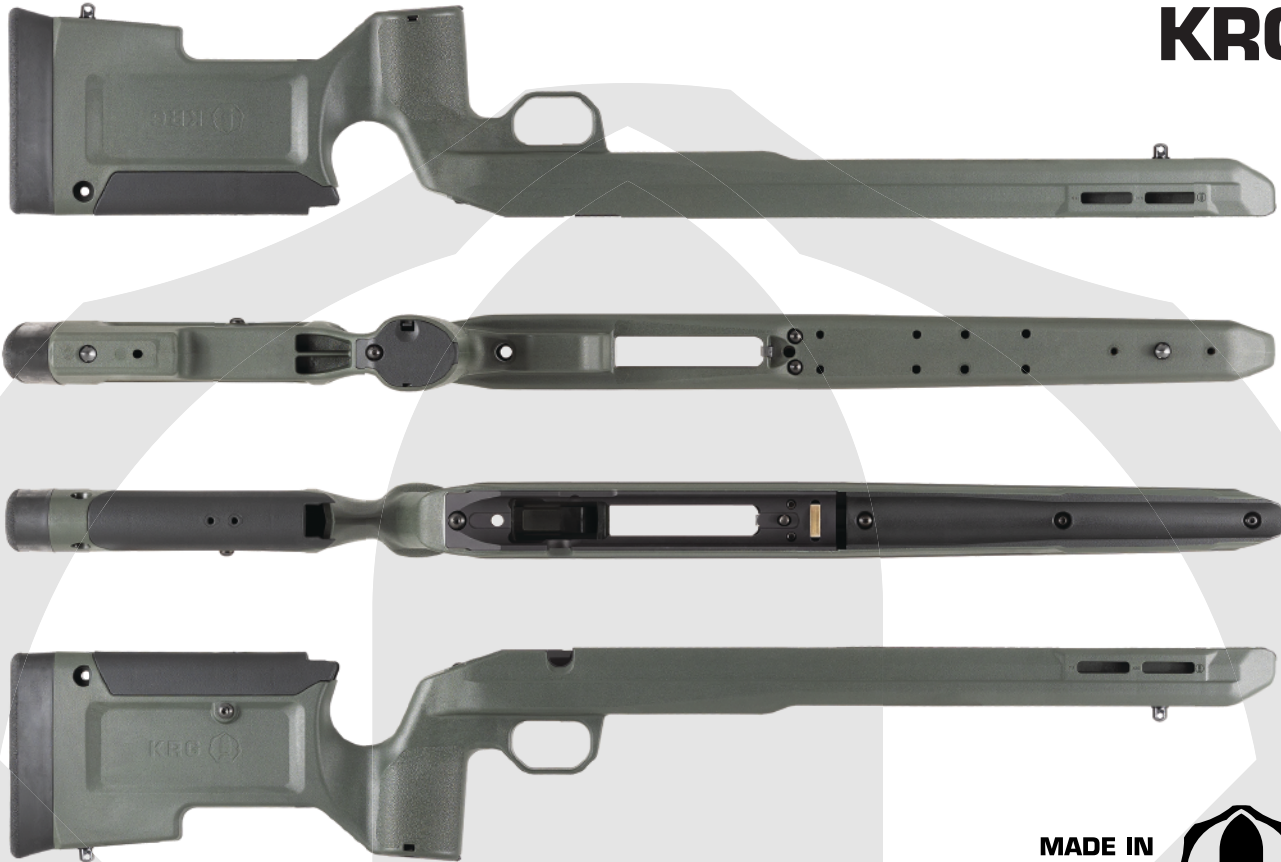

ECHO CHASSIS for TIKKA T3/T3x

NEW
from
KRG

**MADE IN
USA**

You asked and we listened – KRG proudly introduces the Echo, our first chassis specifically developed to be compatible with Tikka T3 in both short and long action chamberings. The Echo maintains the superior ergonomics of our popular Bravo chassis in a streamlined, carbon-fiber reinforced polymer unibody. The refined design is lightweight, has fewer parts, and accommodates both short and long action cartridges, making it ideal for long range hunting and general-purpose use. So, whether you're looking to bring our exceptional ergonomics to your factory Tikka, or you just want a solid platform on your next hunt, the KRG Echo chassis will deliver the superior performance you've come to expect from KRG.

Available for the following rifles:
Tikka T3x Short and Long Action

Price: \$299
Weight: 2.65lb
Color: Black, Carbon Forest

KRG-OPS.com