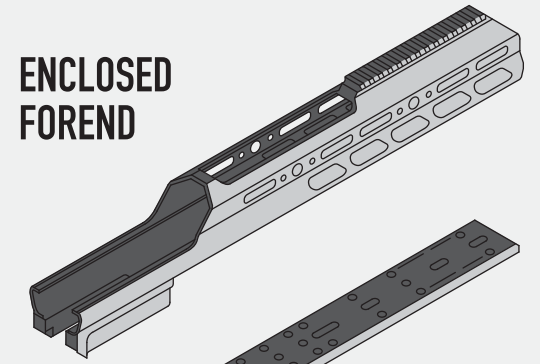

3 Lug Bolt
60° throw

2-Stage Adjustable
Trigger

User Changeable
Premium Barrel
20" .308
22" 6.5 Creedmoor

Ergonomic
W-3 Chassis
(fixed /folding)

Cost:
\$4,250 fixed
\$4,650 folding

Weight:
~9.5-10 lb

TRG accessories available

ACCESSORIES

ENCLOSED
FOREND

ARCA RAIL

ARCA SPIGOT
MOUNT

ARCA CLAMP

INLINE / WIDE
HARRIS BIPOD
DIRECT MOUNT

STANDARD / TALL
BARRIER
MULTI-TOOL

TOOL-LESS BUTTPAD
HEIGHT MECHANISM