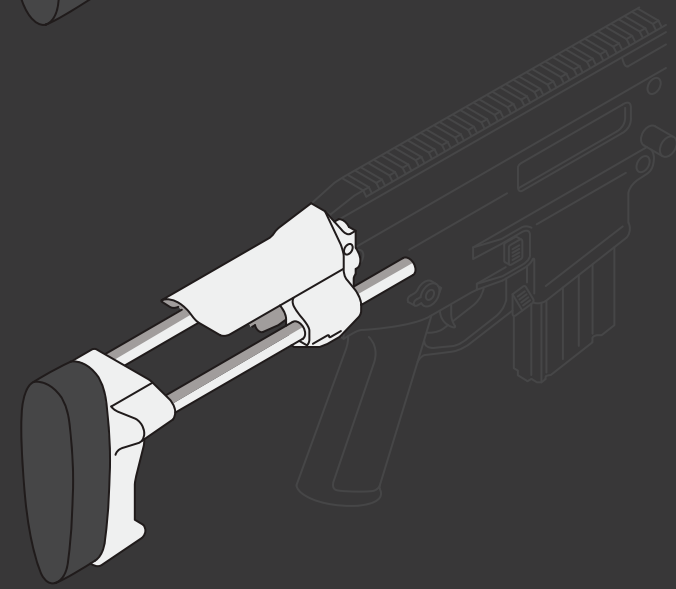

ACCESSORIES

ENCLOSED
FOREND

ARCA RAIL

ARCA SPIGOT
MOUNT

ARCA CLAMP

INLINE / WIDE
HARRIS BIPOD
DIRECT MOUNT

STANDARD / TALL
BARRIER
MULTI-TOOL

TOOL-LESS BUTTPAD
HEIGHT MECHANISM

ANGLED / LONG
BAG RIDER

plus many more...

ACR PRECISION QD FOREND

Ideal for precision rifle setup

Extruded aluminum, adds ~7" over standard railed forend

Adds MLoc and KRG mount points, plus top rail

Quick detach like original ACR forends

Cost: \$249

Weight: ~12oz

ACR PRECISION FOLDING STOCK

Tailor made for long range shooters

Multiple tool-less ergonomic adjustments

Folds for easy storage and features tight lockup

Built in QD cups

Cost: TBD

Weight: TBD

ACR PDW STOCK

Telescoping compact PDW style

Tighter lockup than typical PDW stock

Adjustable cheekpiece height

Comfortable buttpad

Cost: \$298

Weight: TBD