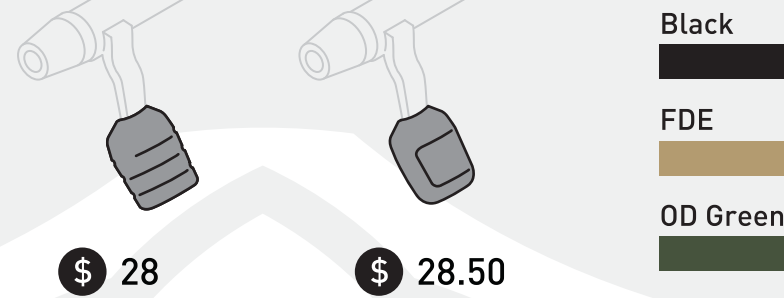

Tool-less
adjustments

Spacer LOP
Tool-less
cheekpiece

Spacer LOP
Tool-less
cheekpiece

Spacer LOP
Tool-less
cheekpiece

Spacer LOP
Tool-less
cheekpiece

Black
Sako Green
FDE

Black
Sako Green
FDE

Black
Sako Green
FDE

Black
FDE

Black

BOLT LIFT & BOLT LIFT SV
User Installed Oversized Bolt Handle
for Remington 700

Black
FDE
OD Green

\$ 28

\$ 28.50

SOTIC RIFLE

AICS