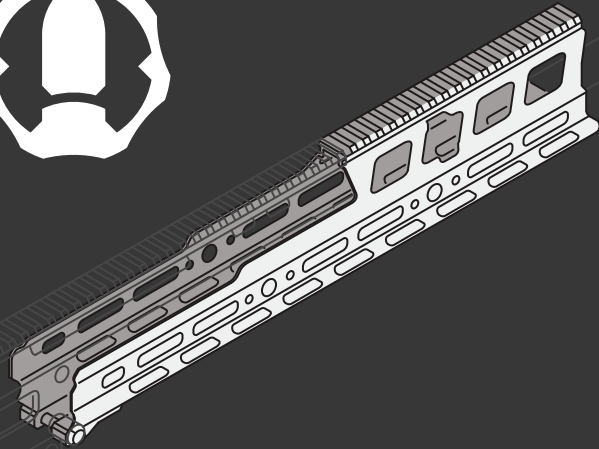

ACCESSORIES

ENCLOSED
FOREND

ARCA RAIL

ARCA SPIGOT
MOUNT

ARCA CLAMP

INLINE / WIDE
HARRIS BIPOD
DIRECT MOUNT

STANDARD / TALL
BARRIER
MULTI-TOOL

TOOL-LESS BUTTPAD
HEIGHT MECHANISM

ANGLED / LONG
BAG RIDER

plus many more...

ACR PRECISION QD FOREND

Ideal for precision rifle setup

Extruded aluminum, adds ~7" over standard railed forend

Adds MLoc and KRG mount points, plus top rail

Quick detach like original ACR forends